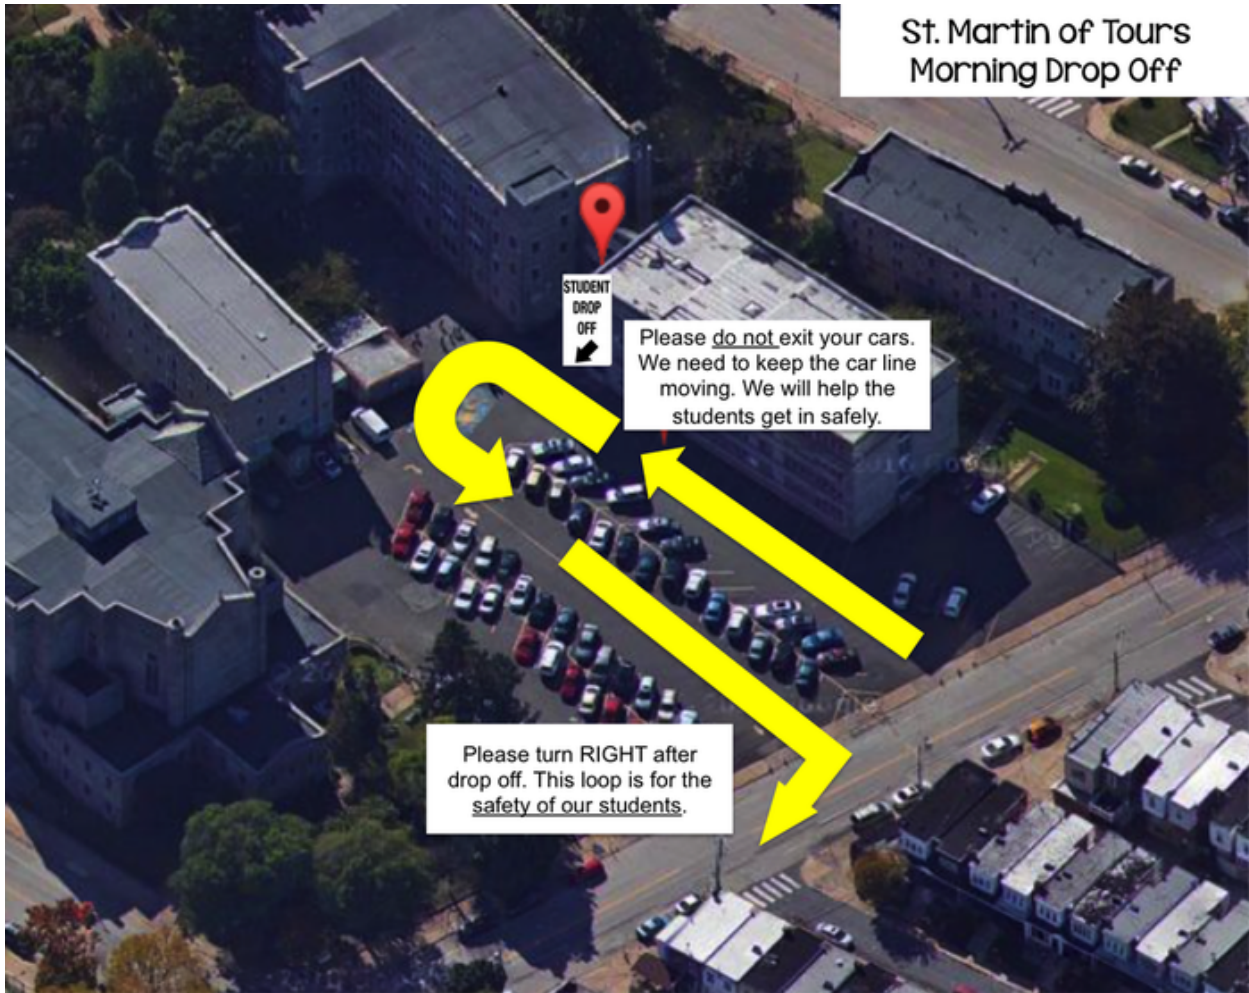

St. Martin of Tours
Morning Drop Off

STUDENT
DROP
OFF

Please do not exit your cars.
We need to keep the car line
moving. We will help the
students get in safely.

Please turn RIGHT after
drop off. This loop is for the
safety of our students.